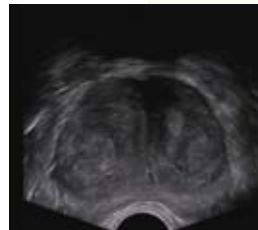

Picture perfect from all angles

- Image quality
- Screen size
- Flexibility and grace

Image quality

is terrific. Flex Focus features IQPAC™ technology, for speckle reduction and better organ definition.

Screen size

Simultaneous biplane like you've never seen it. A large, portrait screen means it's easier to pinpoint your area of interest and have more patient data at your fingertips.

Flexibility and grace

Flex Focus — she lives up to her name. She moves easily, is light-footed and projects elegance. Smooth, covered surfaces make clean-up easy.

Prostate scanned in transverse view at 12 MHz